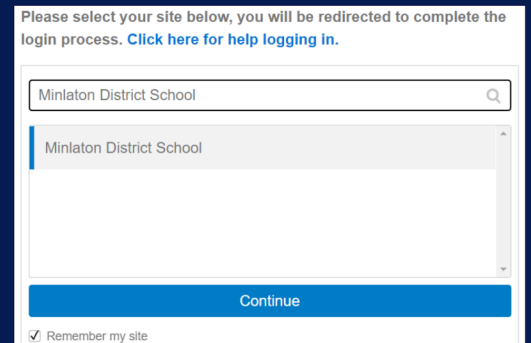

3

Search for Minlaton District School, tick Remember my site then Continue