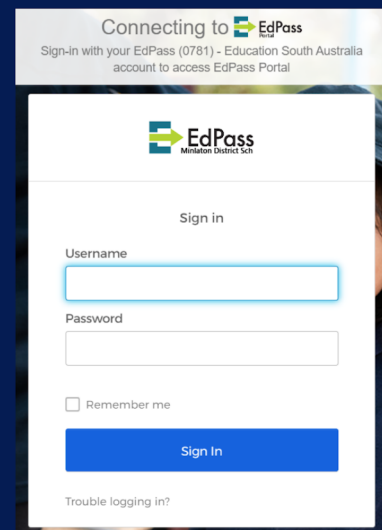

2

Click on Staff/Student Portal

3

Search for Minlaton District School, tick Remember my site then Continue

4

Enter your login details

?

If you're still having issues please contact our Digital Systems Technician Scott Nankivell at scott.nankivell366@schools.sa.edu.au or contact the school on (08) 8853 2346